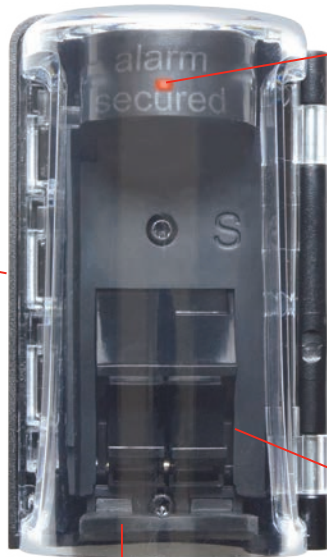

Alpha High-Theft Solutions

Hinge-style allows the cap to open from the side broadening bottle fit

Flashing LED provides strong visual deterrent

Locking slide makes application and removal fast and efficient

Clear front provides a clean product display

Rubber guard helps prevent tampering and defeat

Fast to apply & remove

Two different sizes available to ensure a wide range of coverage

Large

Small

The 3 Alarm Versa Guard provides excellent versatility, optimal merchandising and maximum security. With both small and large options, the attractive Versa Guard will fit most of the spirit bottles on the market. Ease of application and removal makes in-store operations quick and intuitive.

KEY FEATURES:

- Ease of use and strong security ensure the cap delivers an impressive ROI
- Small and large size options will protect most bottles in the spirit market
- Improved design withstands defeat
- Specifically designed to make application and removal fast and easy — can be done with one hand
- Flashing LED provides strong visual deterrent
- Vast increase in efficiency when handling multiple bottles at one time