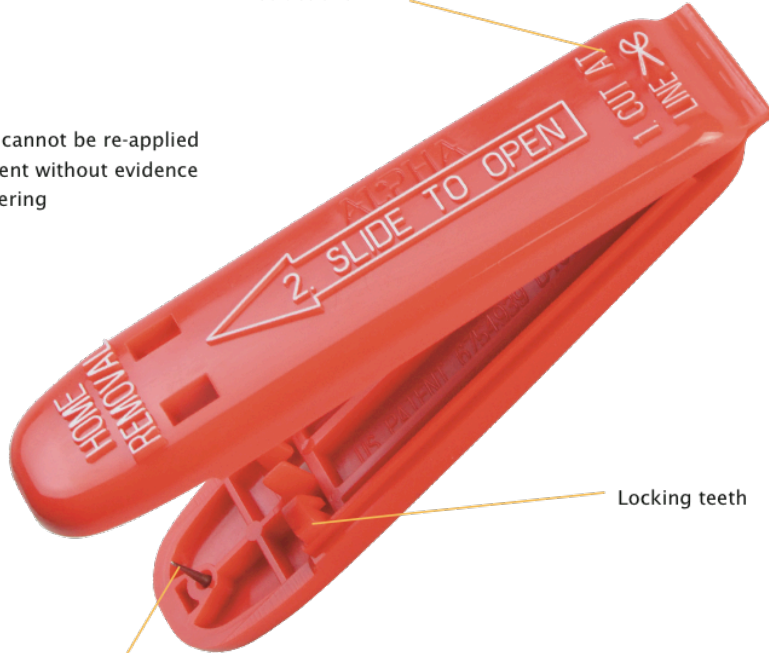

**SINGLE  
USE**

# Shark Tag®

**ALPHA**  
High Theft Solutions

Consumer easily removes tag by following printed instructions

The tag cannot be re-applied to garment without evidence of tampering

Locking teeth

Small, sharp pin will not damage garment

Smooth side allows for custom logo or any other desired message

Optional printed tag can be customized

Strong visual deterrent

Shark Tag is very effective in preventing customers from purchasing, using and returning merchandise for a full refund.

The right red Shark Tag attaches to the garment in a visible area — signifying that the merchandise is being secured. Shark Tags are easily removed by the customer at home.

**KEY FEATURES:**

- Assures the garment is in a new and unused condition when returned
- Easy, at home removal
- Can be used to reinforce your store return policy
- Can be source-applied or applied in the store