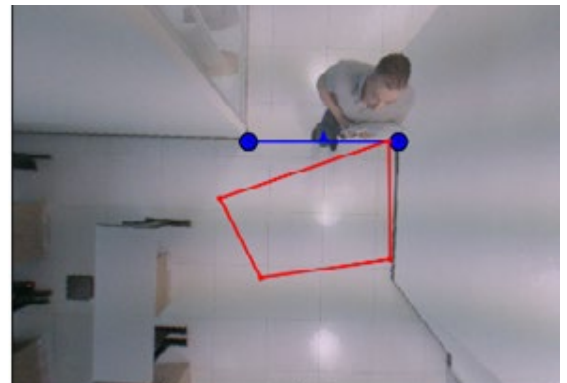

Visiplus 3D sensor	Mounting height	Coverage
90 Series	 210 – 350 cm	 30 m²
180 Series	 300 – 600 cm	 64 m²