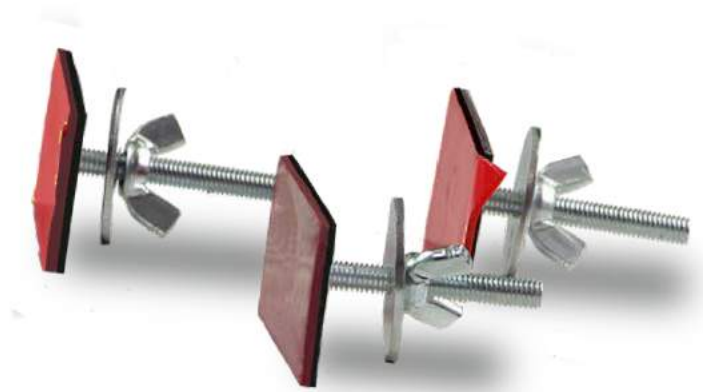

COMPUCAGE®

Compu-Tab

The Compu-Tab is a strong, cost-effective solution to display laptops, tablets, and other electronic devices. This sleek design allows for full unhindered performance with minimal visibility of security. The plates are easily installed to various electronic devices and can be secured to countertops and other custom displays.

- 🔒 Ultimate in Lock Down
- 🔒 Allows for clean looking displays
- 🔒 Rated for approximately 200Lbs per plate ***
- 🔒 Easy to install
- 🔒 Flexible yet strong design
- 🔒 Allows for removal without marks or residue

www.AmericanTheftPrevention.com

Dimensions	
	3.5" x 1"
	1.5"

***Actual values is dependant on proper surface preperation, application, and proper cure time.