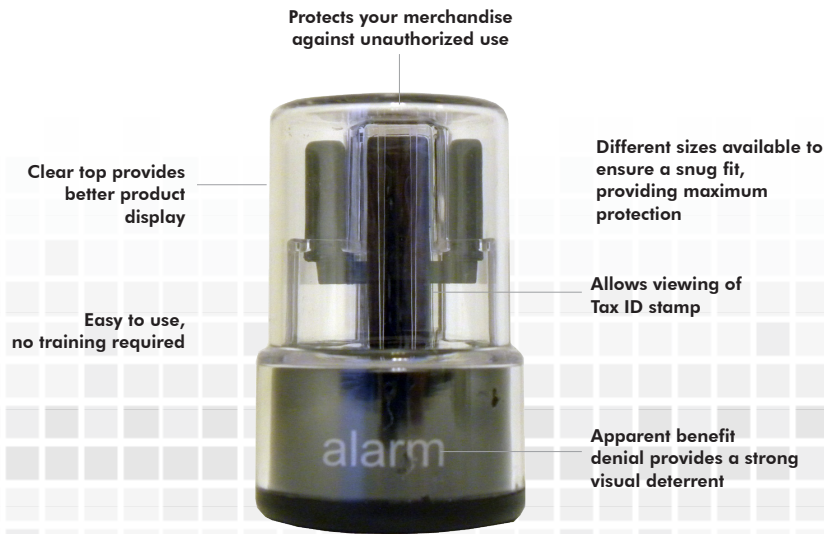

EASy Guardé

Protect your high theft premium wine and spirits — flawlessly

The new S3 EASy Guardé combines the highest level of protection with optimal merchandise aesthetics. A sleek design is perfect for high-end display and maximum merchandising.

Available in AM and RF formats.

show. secure. sell.

Alpha's single key solution to control high-theft

ORDER CODE	SAP CODE	DESCRIPTION	EXTERNAL DIM. (L x W x D)	CARTON QTY.
S3EGBLSMND	9411202	EASy Guardé AM - Small	2.67" L x 1.72 W x 2.35" D 6.78cm H x 4.38cm W x 5.97cm D	50
S3EGBLSMRF	9411203	EASy Guardé RF - Small	2.67" L x 1.72 W x 2.35" D 6.78cm H x 4.38cm W x 5.97cm D	50
S3EGBLLND	TBD	EASy Guardé AM – Large	2.55"L x 1.92"W x 3.23"D (6.48 cmH x 4.87 cmW x 8.21 cmD)	50
S3EGBLLRF	TBD	EASy Guardé RF – Large	2.55"L x 1.92"W x 3.23"D (6.48 cmH x 4.87 cmW x 8.21 cmD)	50