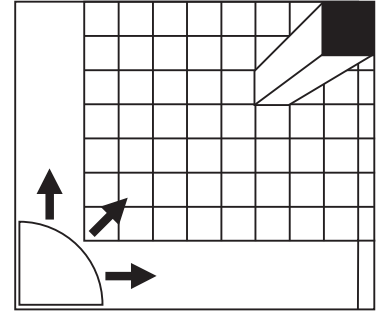

Mirror Placement & Viewing Angles

360° Mirrored Full Dome

The ratio of viewing distance is estimated at one foot of viewing distance for each inch of dome diameter.

90° Mirrored Quarter Dome

180° Mirrored Half Dome

270° Mirrored Corner Dome

Convex Detection Mirror

OfficeEye™ Mirrored Dome

Made in  U.S.A.

Se-Kure Domes & Mirrors, Inc.

1139 Haines Boulevard • Stapleton Industrial Park • Sturgis, MI 49091

American Theft Prevention Products, Inc.