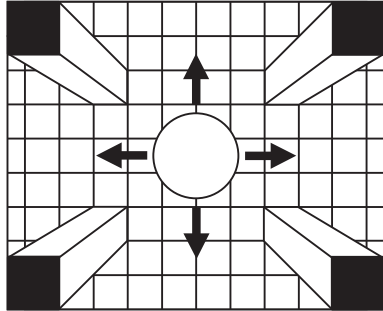

Mirror Placement & Viewing Angles

360° Mirrored Full Dome

The ratio of viewing distance is estimated at one foot of viewing distance for each inch of dome diameter.

90° Mirrored Quarter Dome

180° Mirrored Half Dome

270° Mirrored Corner Dome

Convex Detection Mirror

OfficeEye™ Mirrored Dome

Made in  U.S.A.

Se-Kure Domes & Mirrors, Inc.

1139 Haines Boulevard • Stapleton Industrial Park • Sturgis, MI 49091

American Theft Prevention Products, Inc.