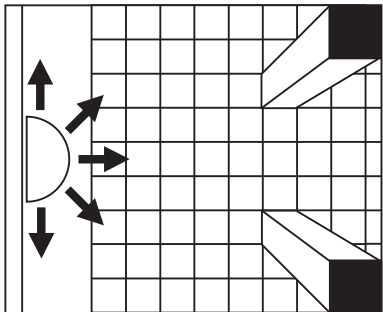

Mirror Placement & Viewing Angles

360° Mirrored Full Dome

The ratio of viewing distance is estimated at one foot of viewing distance for each inch of dome diameter.

90° Mirrored Quarter Dome

180° Mirrored Half Dome

270° Mirrored Corner Dome

Convex Detection Mirror

OfficeEye™ Mirrored Dome

Made in  U.S.A.

Se-Kure Domes & Mirrors, Inc.

1139 Haines Boulevard • Stapleton Industrial Park • Sturgis, MI 49091

American Theft Prevention Products, Inc.