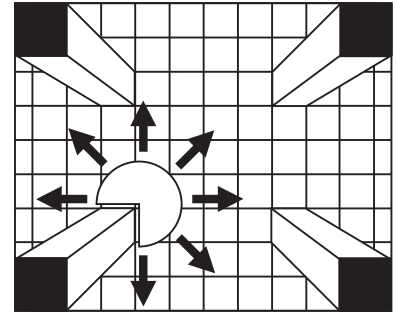

Mirror Placement & Viewing Angles

360° Mirrored Full Dome

The ratio of viewing distance is estimated at one foot of viewing distance for each inch of dome diameter.

90° Mirrored Quarter Dome

180° Mirrored Half Dome

270° Mirrored Corner Dome

Convex Detection Mirror

OfficeEye™ Mirrored Dome

Made in  U.S.A.

Se-Kure Domes & Mirrors, Inc.

1139 Haines Boulevard • Stapleton Industrial Park • Sturgis, MI 49091

American Theft Prevention Products, Inc.