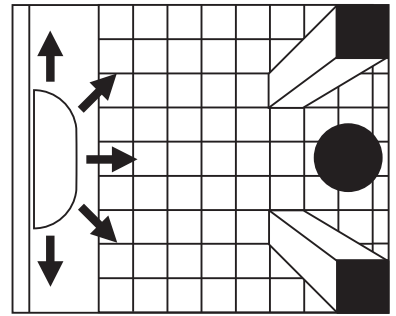

Mirror Placement & Viewing Angles

360° Mirrored Full Dome

The ratio of viewing distance is estimated at one foot of viewing distance for each inch of dome diameter.

90° Mirrored Quarter Dome

180° Mirrored Half Dome

270° Mirrored Corner Dome

Convex Detection Mirror

OfficeEye™ Mirrored Dome

Made in  U.S.A.

Se-Kure Domes & Mirrors, Inc.

1139 Haines Boulevard • Stapleton Industrial Park • Sturgis, MI 49091

American Theft Prevention Products, Inc.